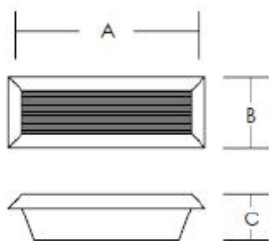

Internal, Recessed Plaster Luminaire

Description

Zee Light: This stylish little fixture was specially designed to illuminate interior corridor walkways, offering adequate amount of lighting to see where one is walking without harsh excessive lighting. Its shallow depth allows it to fit into tight wall or ceiling cavities. Having 4 torsion springs gives it the resilience to hold itself into plasterboard.

Specification

Code	LS0700-001-6.25wLED-EL-10
Mounting	Recessed Wall
IP	20
Light Source	LED LLE
Input Voltage	240v 50Hz
Wattage	2.25w
Chip Lumens	440lm
Full Systems	6.25w
CCT	3000k or 4000k
CRI	80
Driver	225mA constant current
Power Factor	>0.9
Base	Extruded aluminium profile
Louvre	Die cast aluminium
Finish	Exterior grade polyester powdercoat
Fixings	4 x torsion springs
Dimensions	240 (A) x 85 (B) x 75 (C)
Cut out	230mmx 65mm